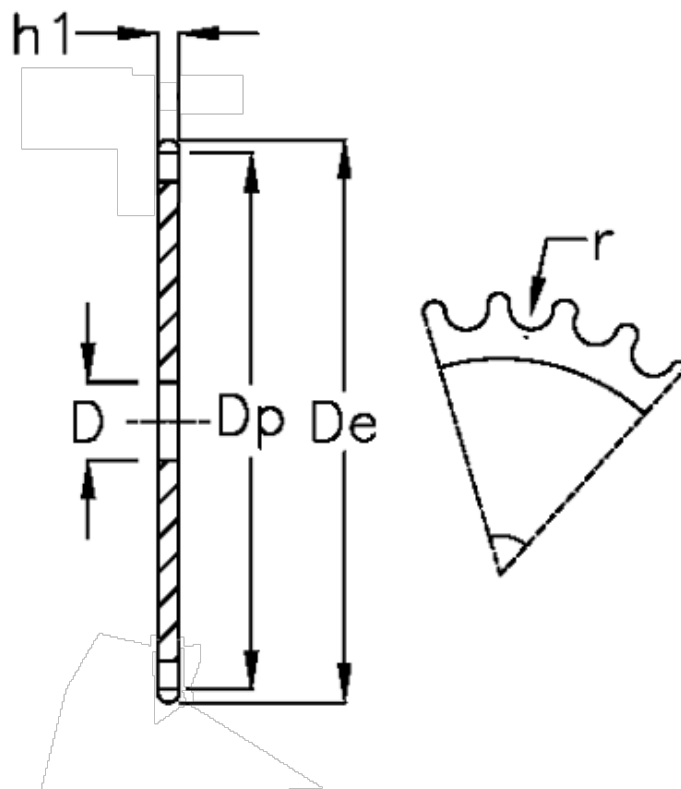

Article number: 616021006041

Description: Plate wheel 10 B-1 Z=41 simplex

## Measures

C	= 2
D	= 20
De	= 214.8
Dp	= 207.39
For chain size	= 5/8 x 3/8
For chain type	= 10 B-1
h1	= 9.1
Number of teeth	= 41

r = 10.16